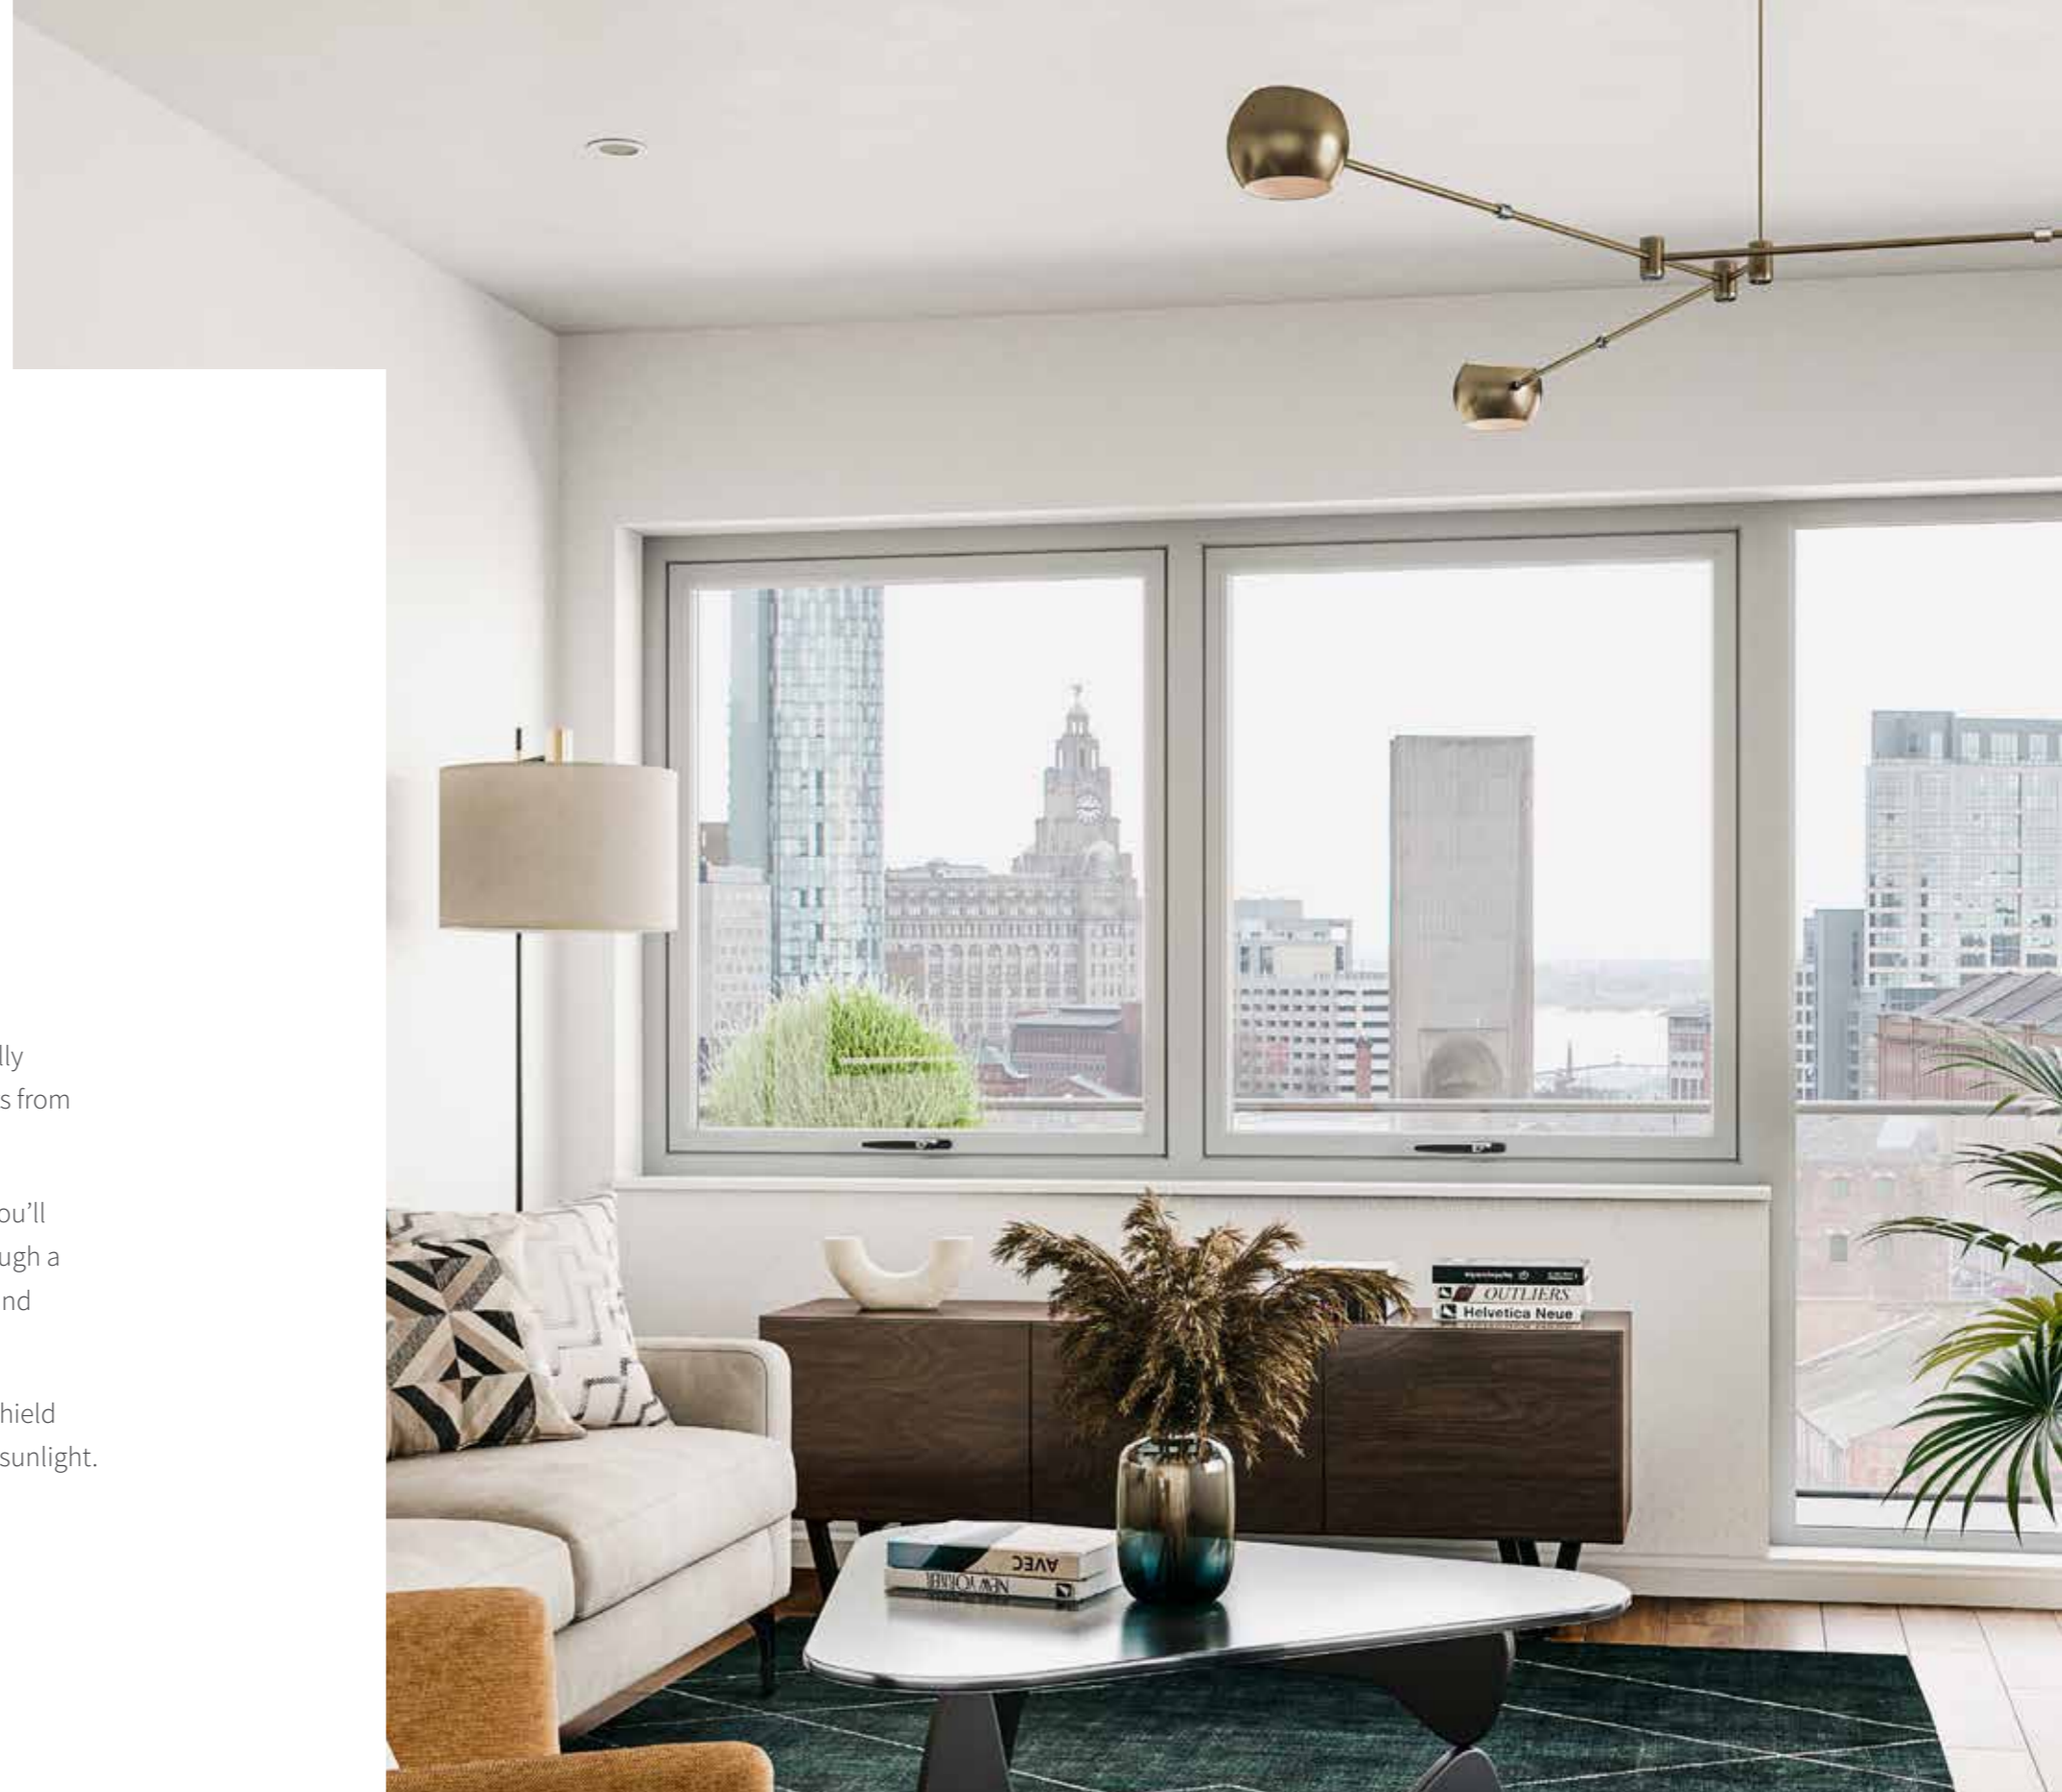

Fully Reversible Windows

— 180 degrees of clarity.

Open up new levels of visibility, cleanliness, and style with fully reversible windows. The perfect choice for apartments or flats from the ground floor up.

This style is a sleek alternative to sliding or tilting windows. You'll encounter satisfying access to both sides of the window through a fully rotating panel designed to facilitate effortless cleaning and ease of use.

Enjoy the full advantage of your reversible windows as they shield you from external noise and fill your home with fresh air and sunlight.

i Product:
Fully Reversible
Colour:
White Woodgrain

“ Enjoy the full advantage of your reversible windows as they shield you from external noise and fill your home with fresh air and sunlight.