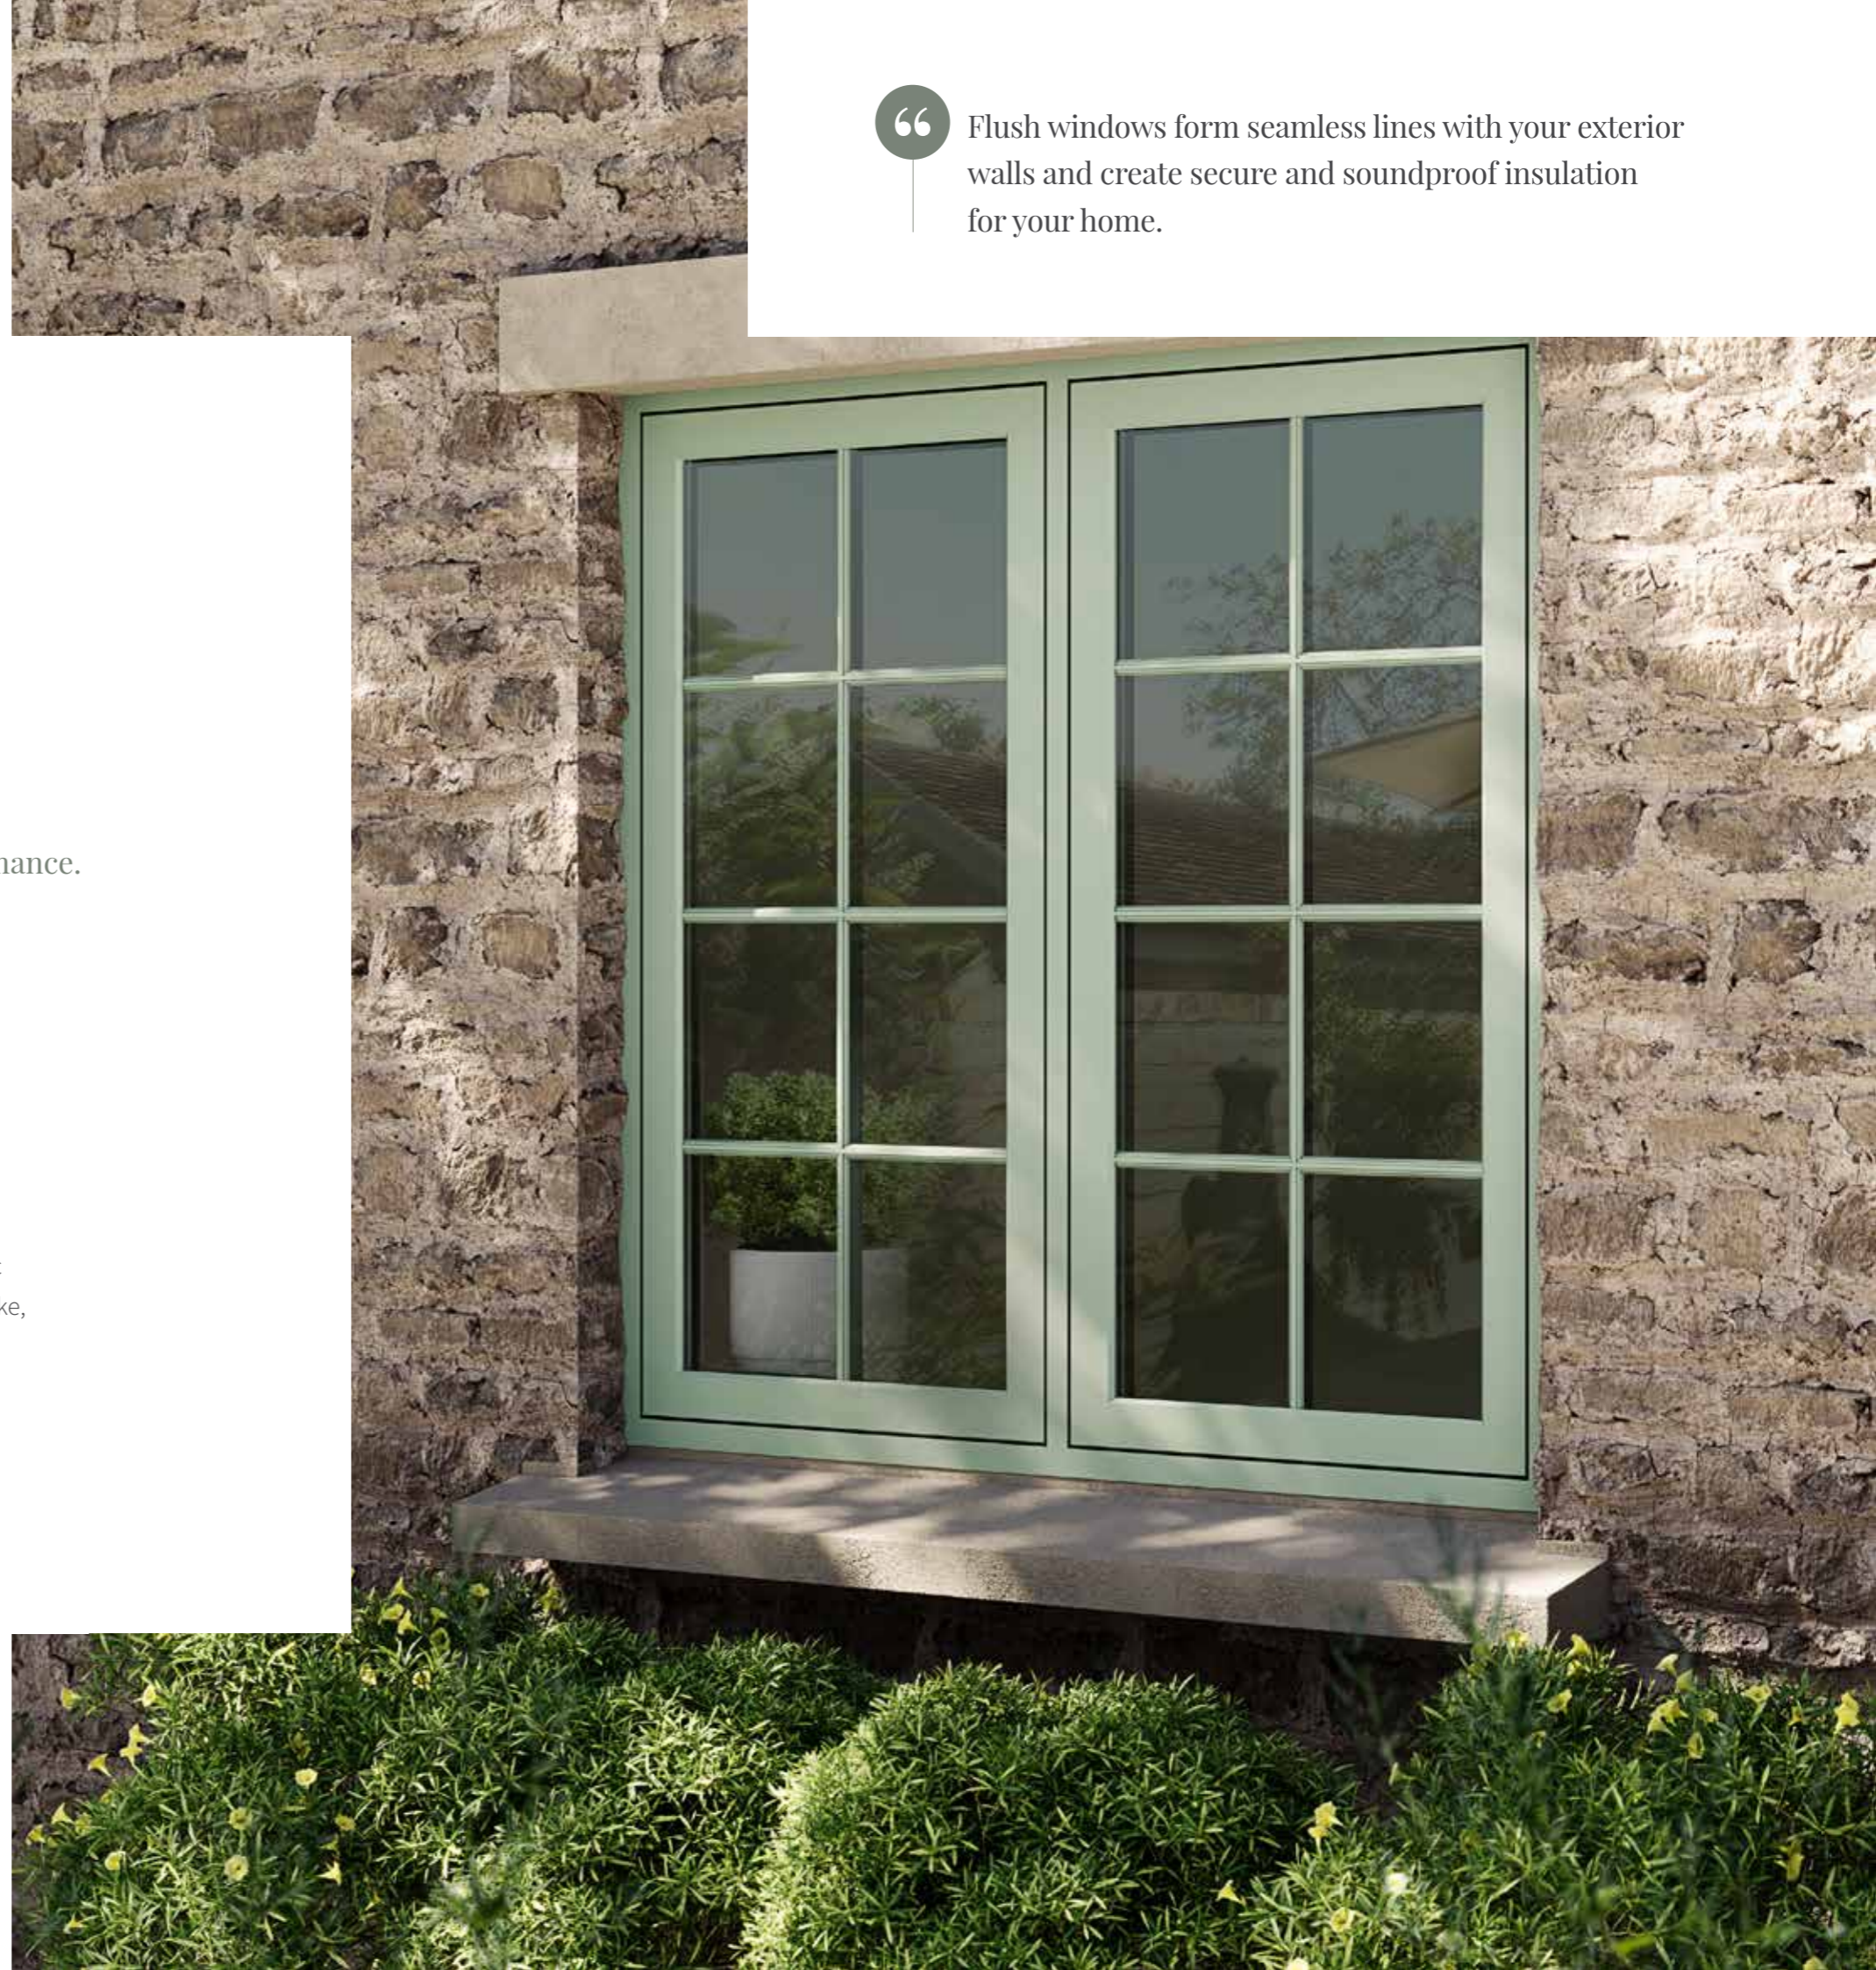

Flush Windows

— Versatile style teamed with innovative performance.

Flush windows fuse the best of both worlds, evoking the elegance of traditional timber with the remarkable efficiency of modern uPVC materials. This is a style that demands zero compromise and works for every home.

Flush windows form seamless lines with your exterior walls and create secure and soundproof insulation for your home.

With a variety of colours and optional features, like heritage hardware and Georgian bars, it's an innovative and authentic choice for character properties and contemporary homes alike, making it the most flexible window on the market.

i Product:
Flush Window with Georgian Bars
Colour:
Chartwell Green

“ Flush windows form seamless lines with your exterior walls and create secure and soundproof insulation for your home.