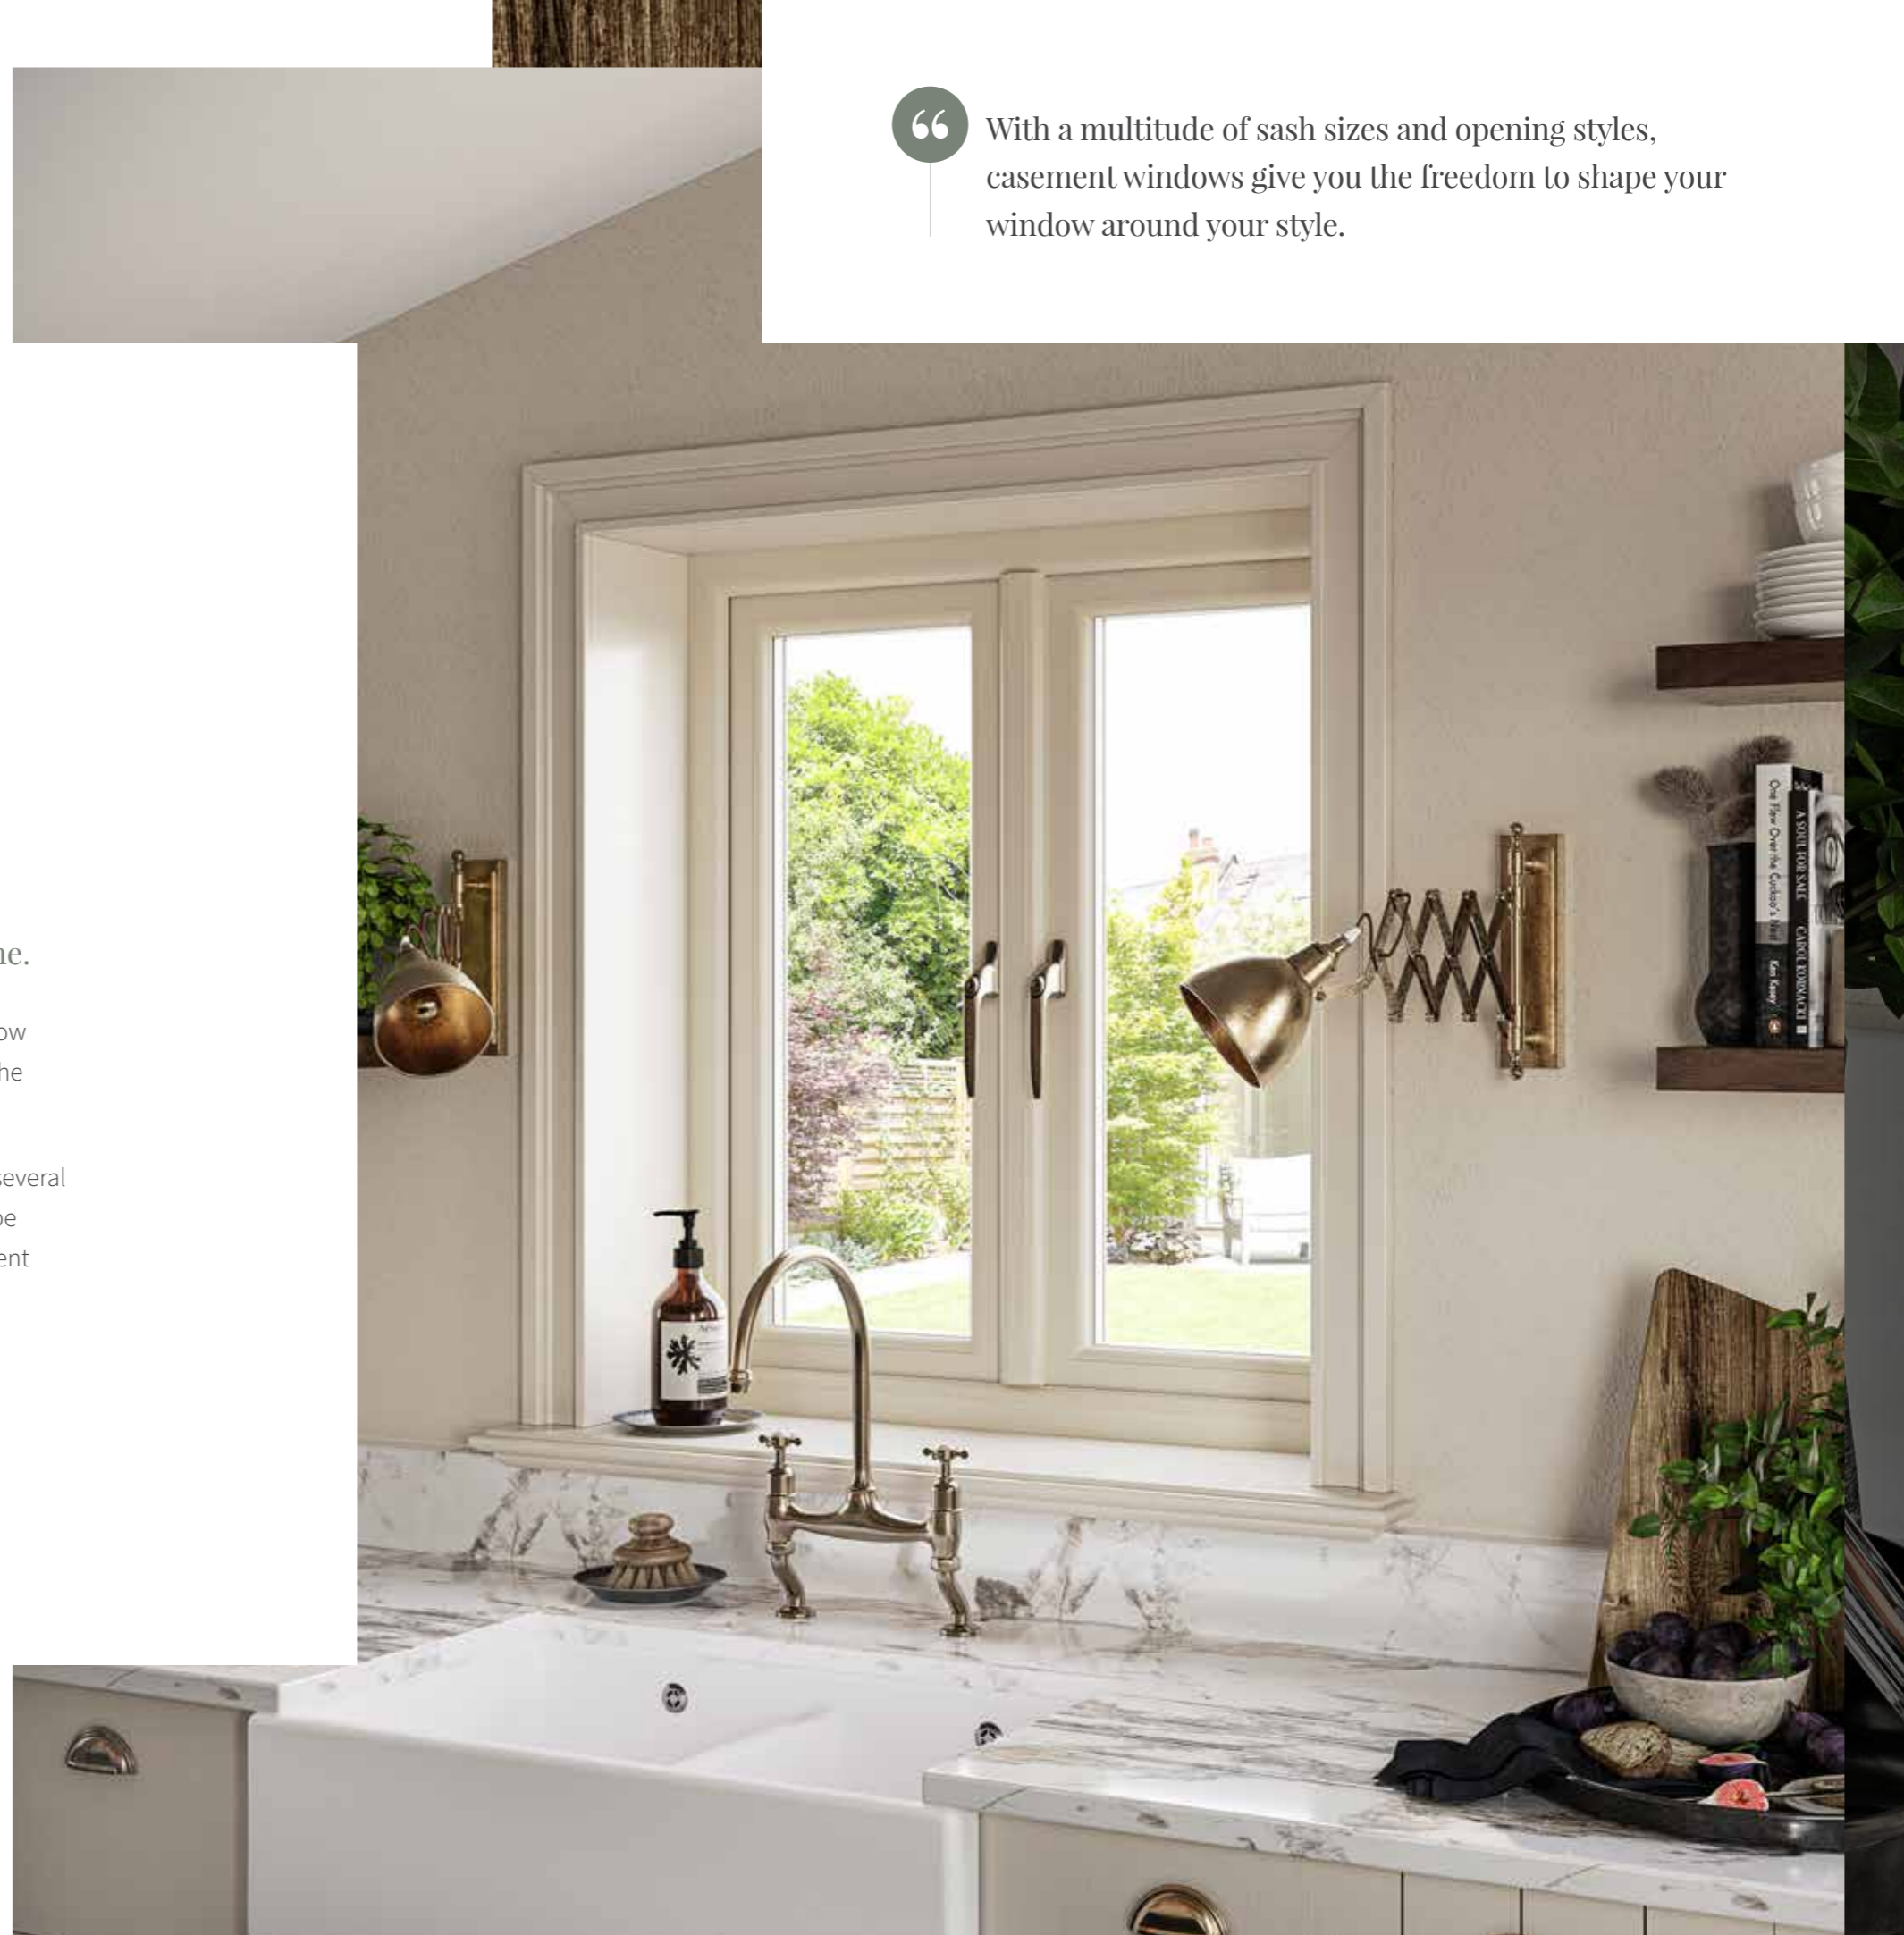

Casement Windows

— An architectural flourish to energise your home.

Casement windows are the most popular and versatile window style with hundreds of configurations and options to create the perfect window to suit your home.

Casement windows can be configured from a single sash to several sashes, depending on the size of the aperture. Openers can be added to one side, both sides, top or full frame to offer different degrees of ventilation.

“

With a multitude of sash sizes and opening styles, casement windows give you the freedom to shape your window around your style.

i Product:
French Casement Window
Colour:
Cream