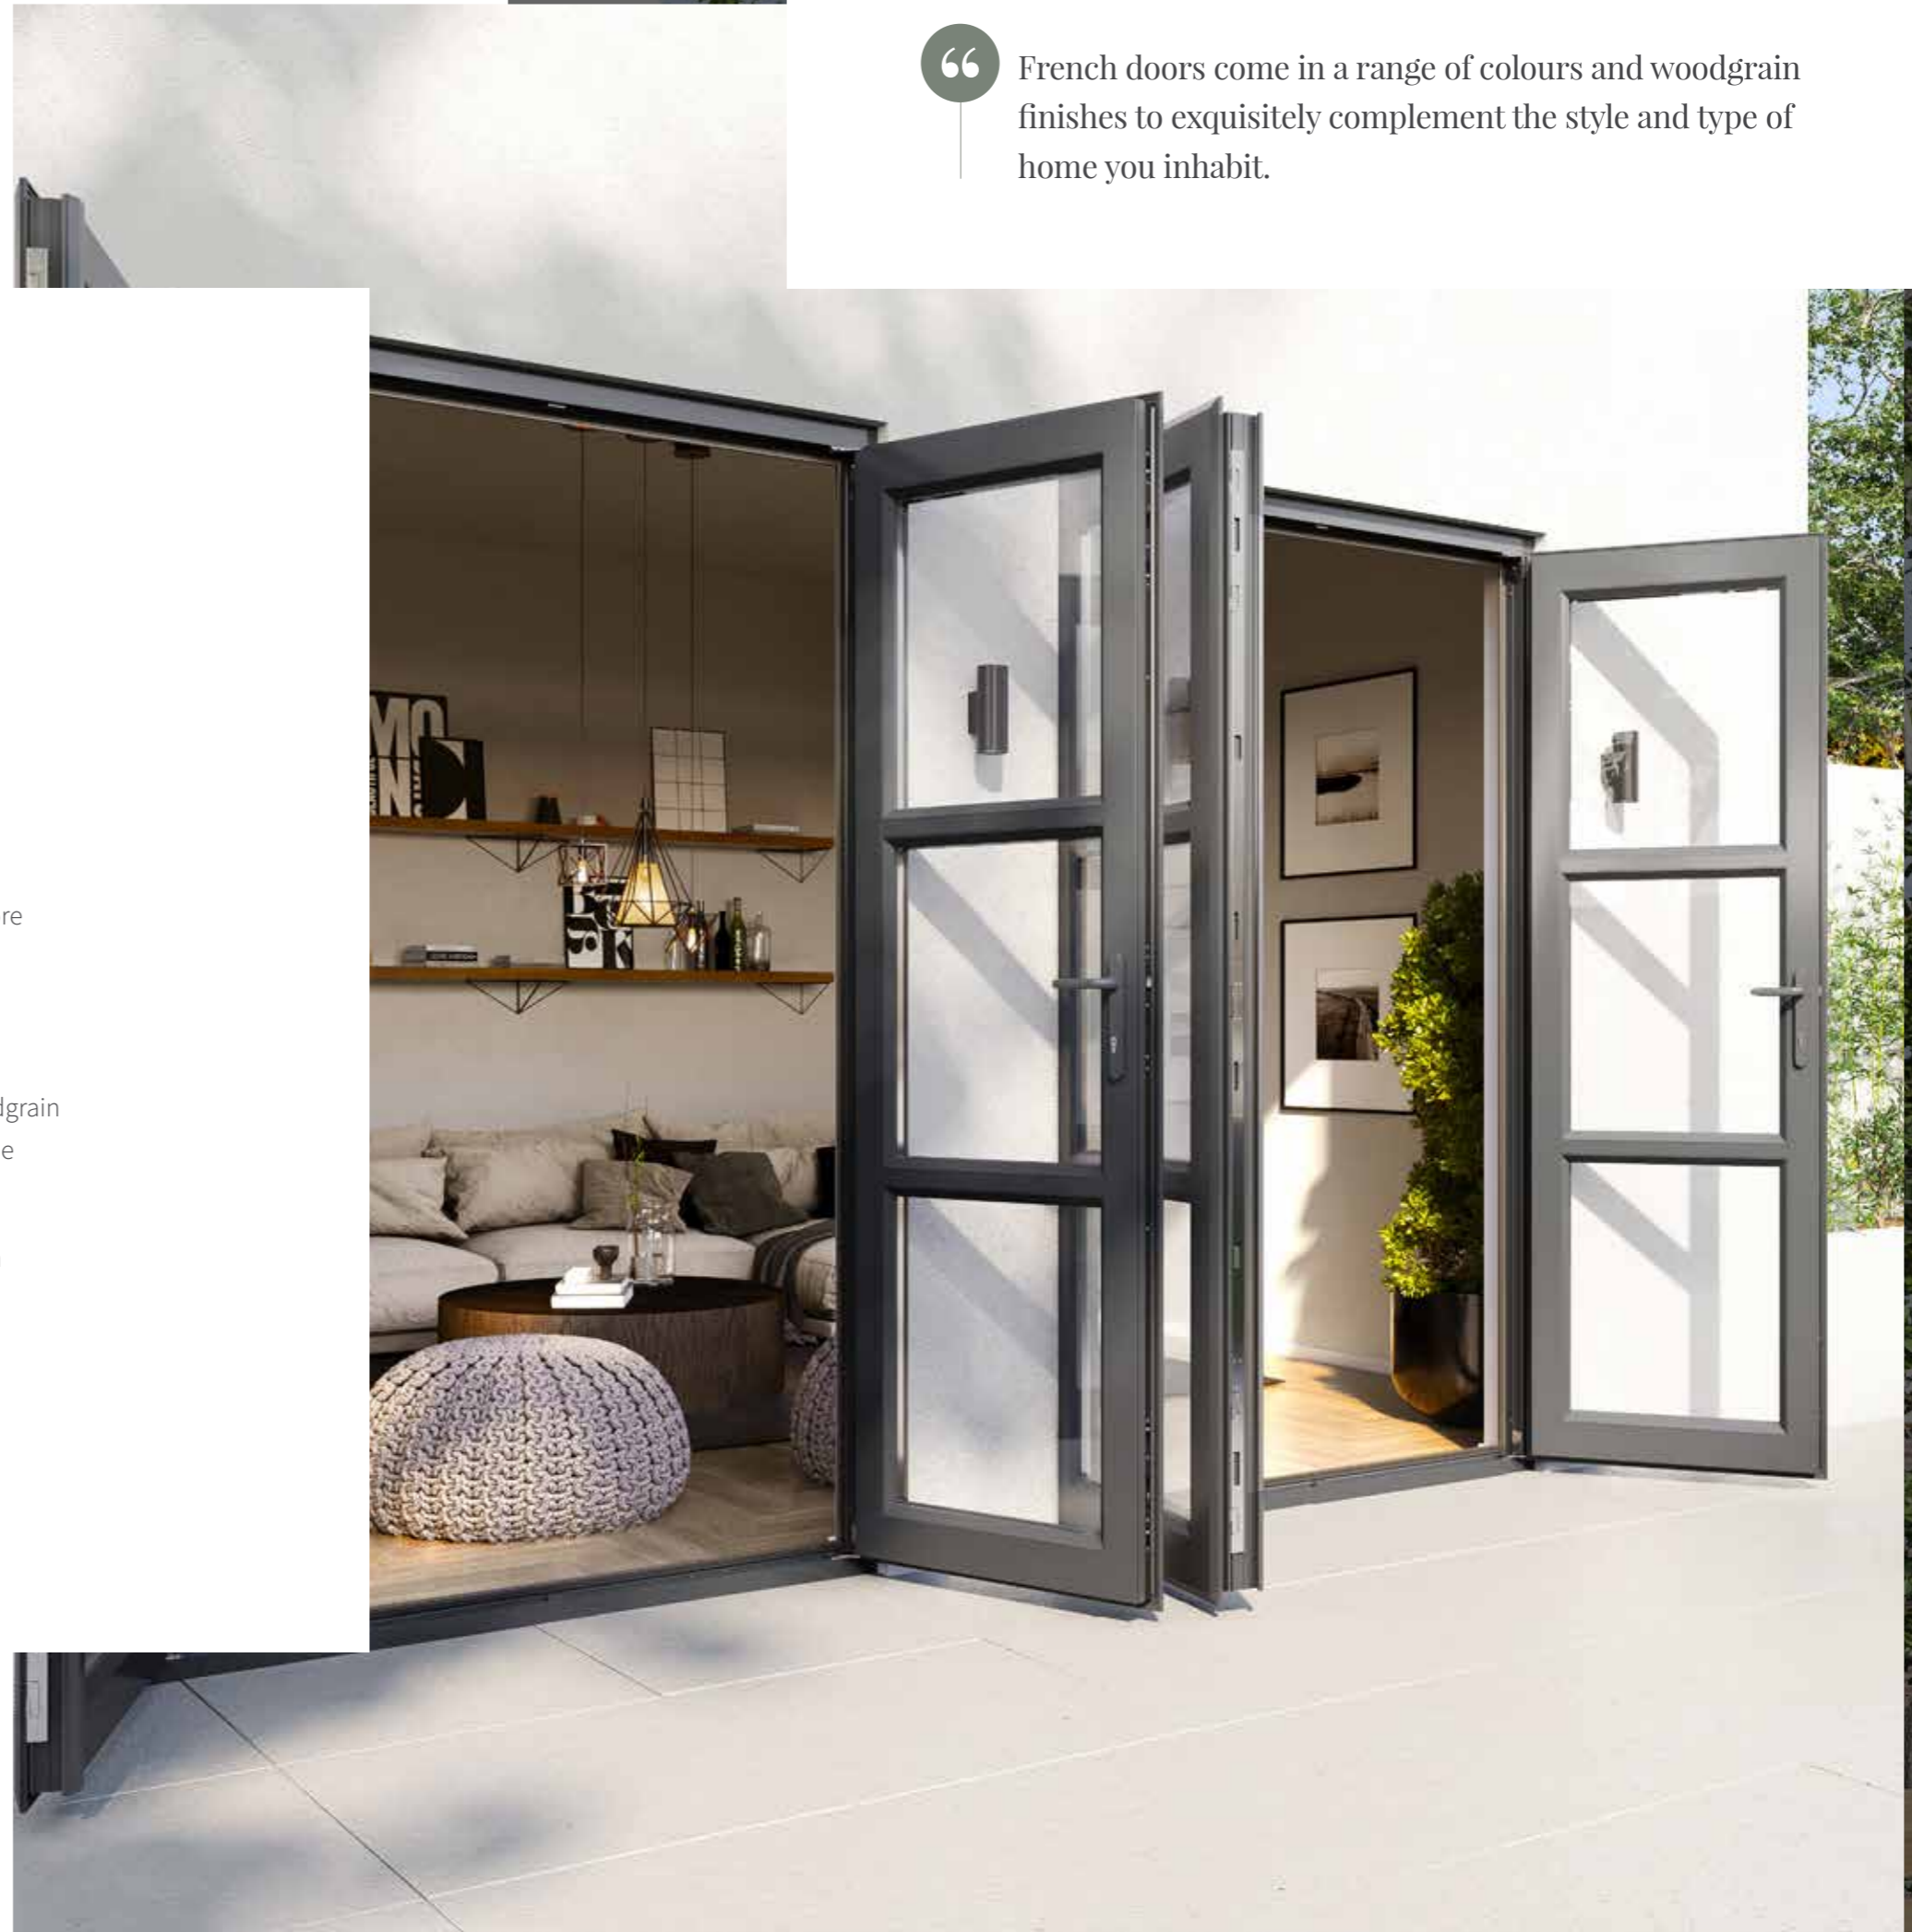

French Doors

— Where beauty meets function.

A stylish way to welcome light in and create the feeling of more space in your home, French doors are an elegant threshold between your interior space and the great outdoors.

Framing your garden while protecting your home from the elements, French doors come in a range of colours and woodgrain finishes to exquisitely complement the style and type of home you inhabit.

And with the possibility of combining your French doors with sidelights and windows, this choice is equal parts functional and beautiful.

i Product:
French Door with Sash Bars
Colour Internal & External:
Anthracite Grey Smooth

“ French doors come in a range of colours and woodgrain finishes to exquisitely complement the style and type of home you inhabit.