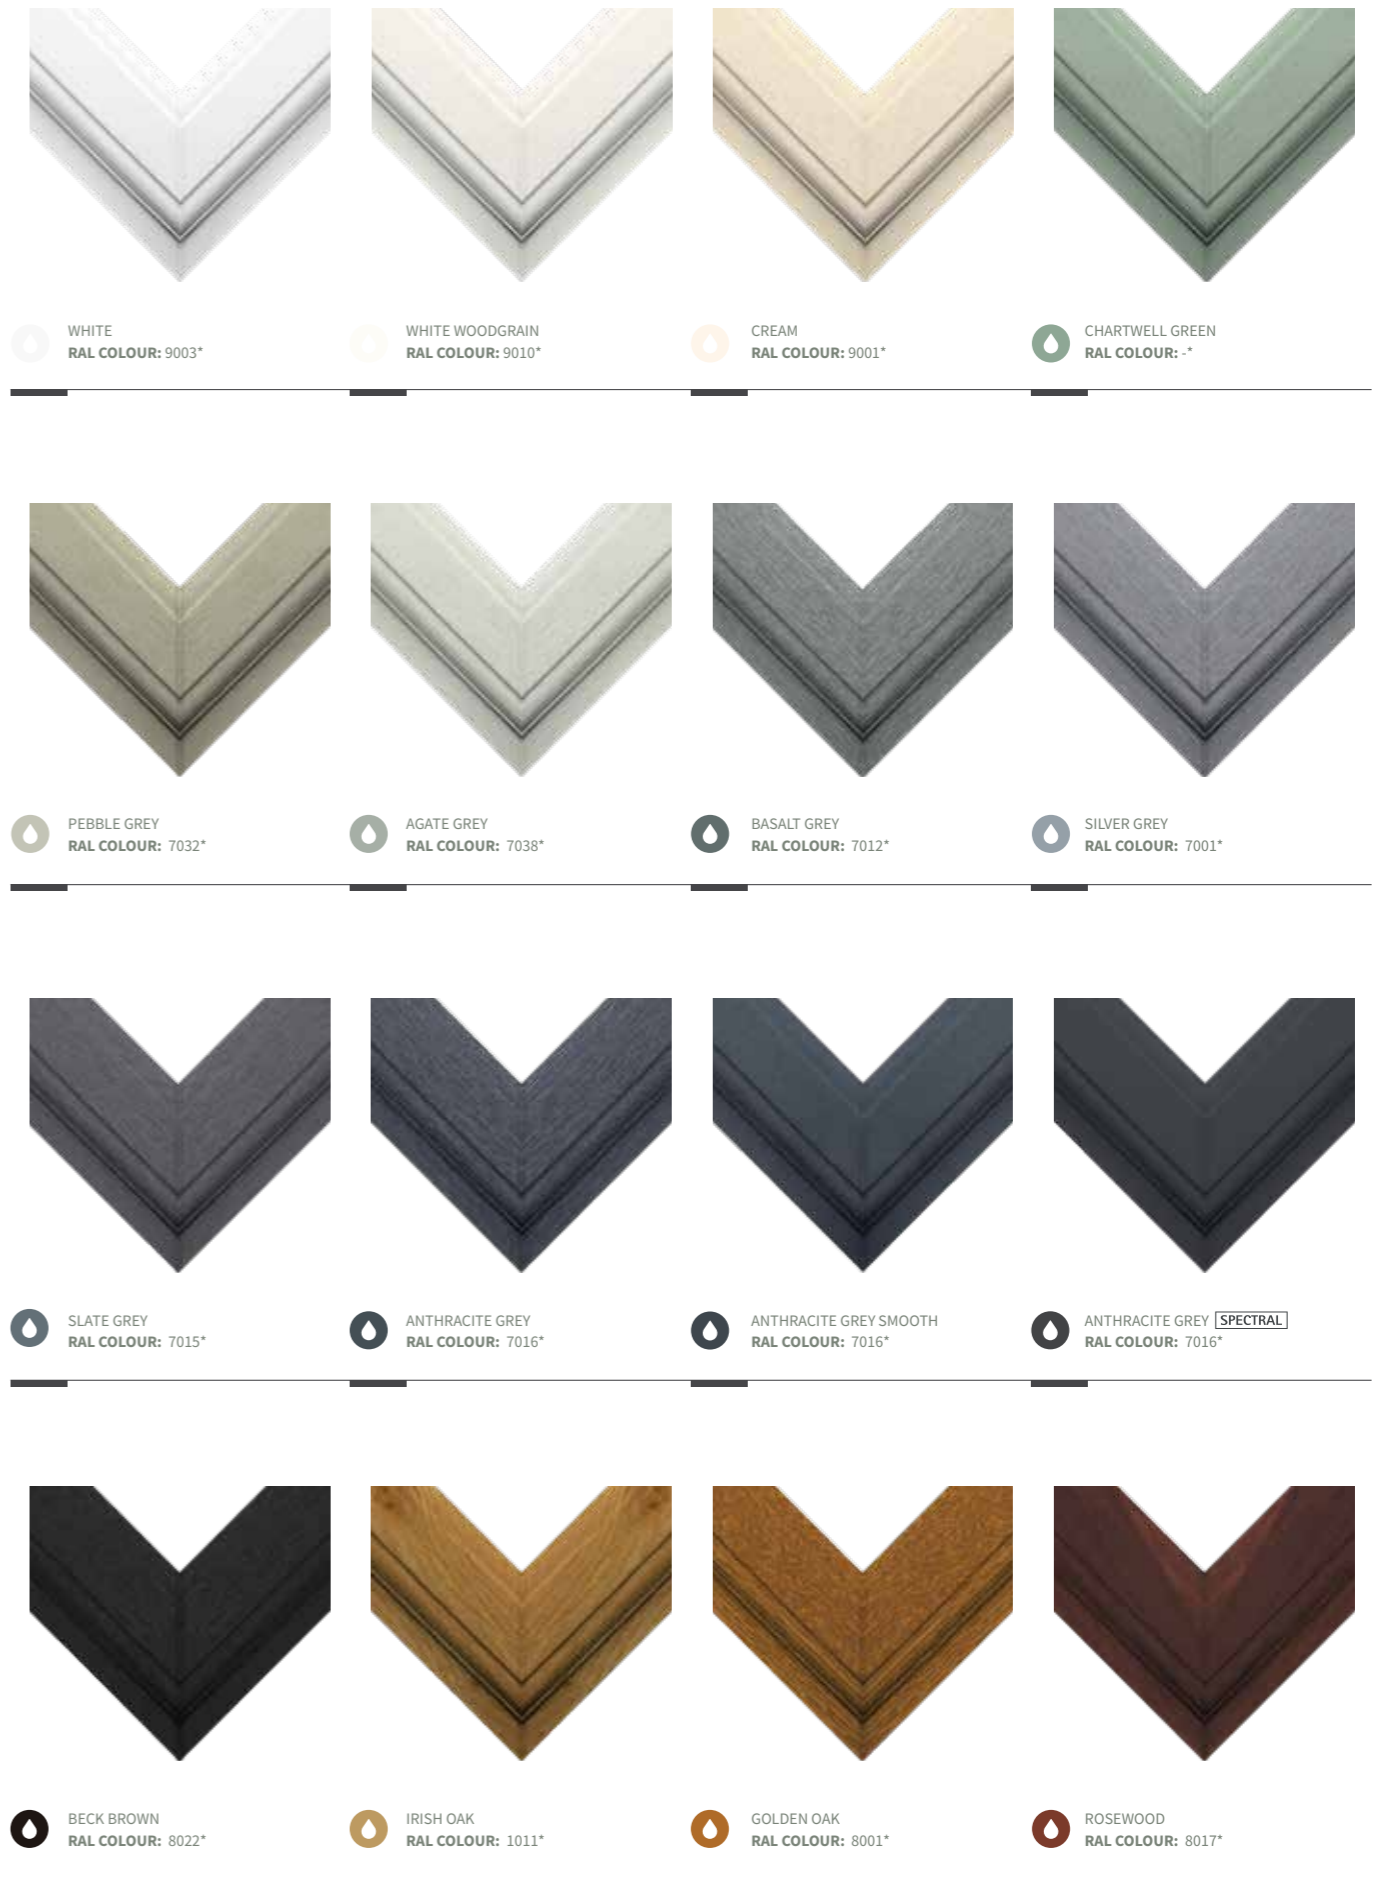

16 Irresistible Colours

The possibilities are endless.

With 16 irresistible colours to choose from, including woodgrain and matt options, your windows and doors become another means to introduce personality and flair into your home.

Every colourway exudes a natural aesthetic to match or contrast every style, from classic right through to contemporary and industrial. Bold, neutral, earthy, modern - with such freedom of choice, which direction will you take?

Make a statement inside and out.

Admiring the colour of your windows shouldn't be left just for the passersby. Frame your room and enjoy colour inside too.

i Ask your installer for more information on colour combinations.

*Please note RAL references should be used as guidance only.