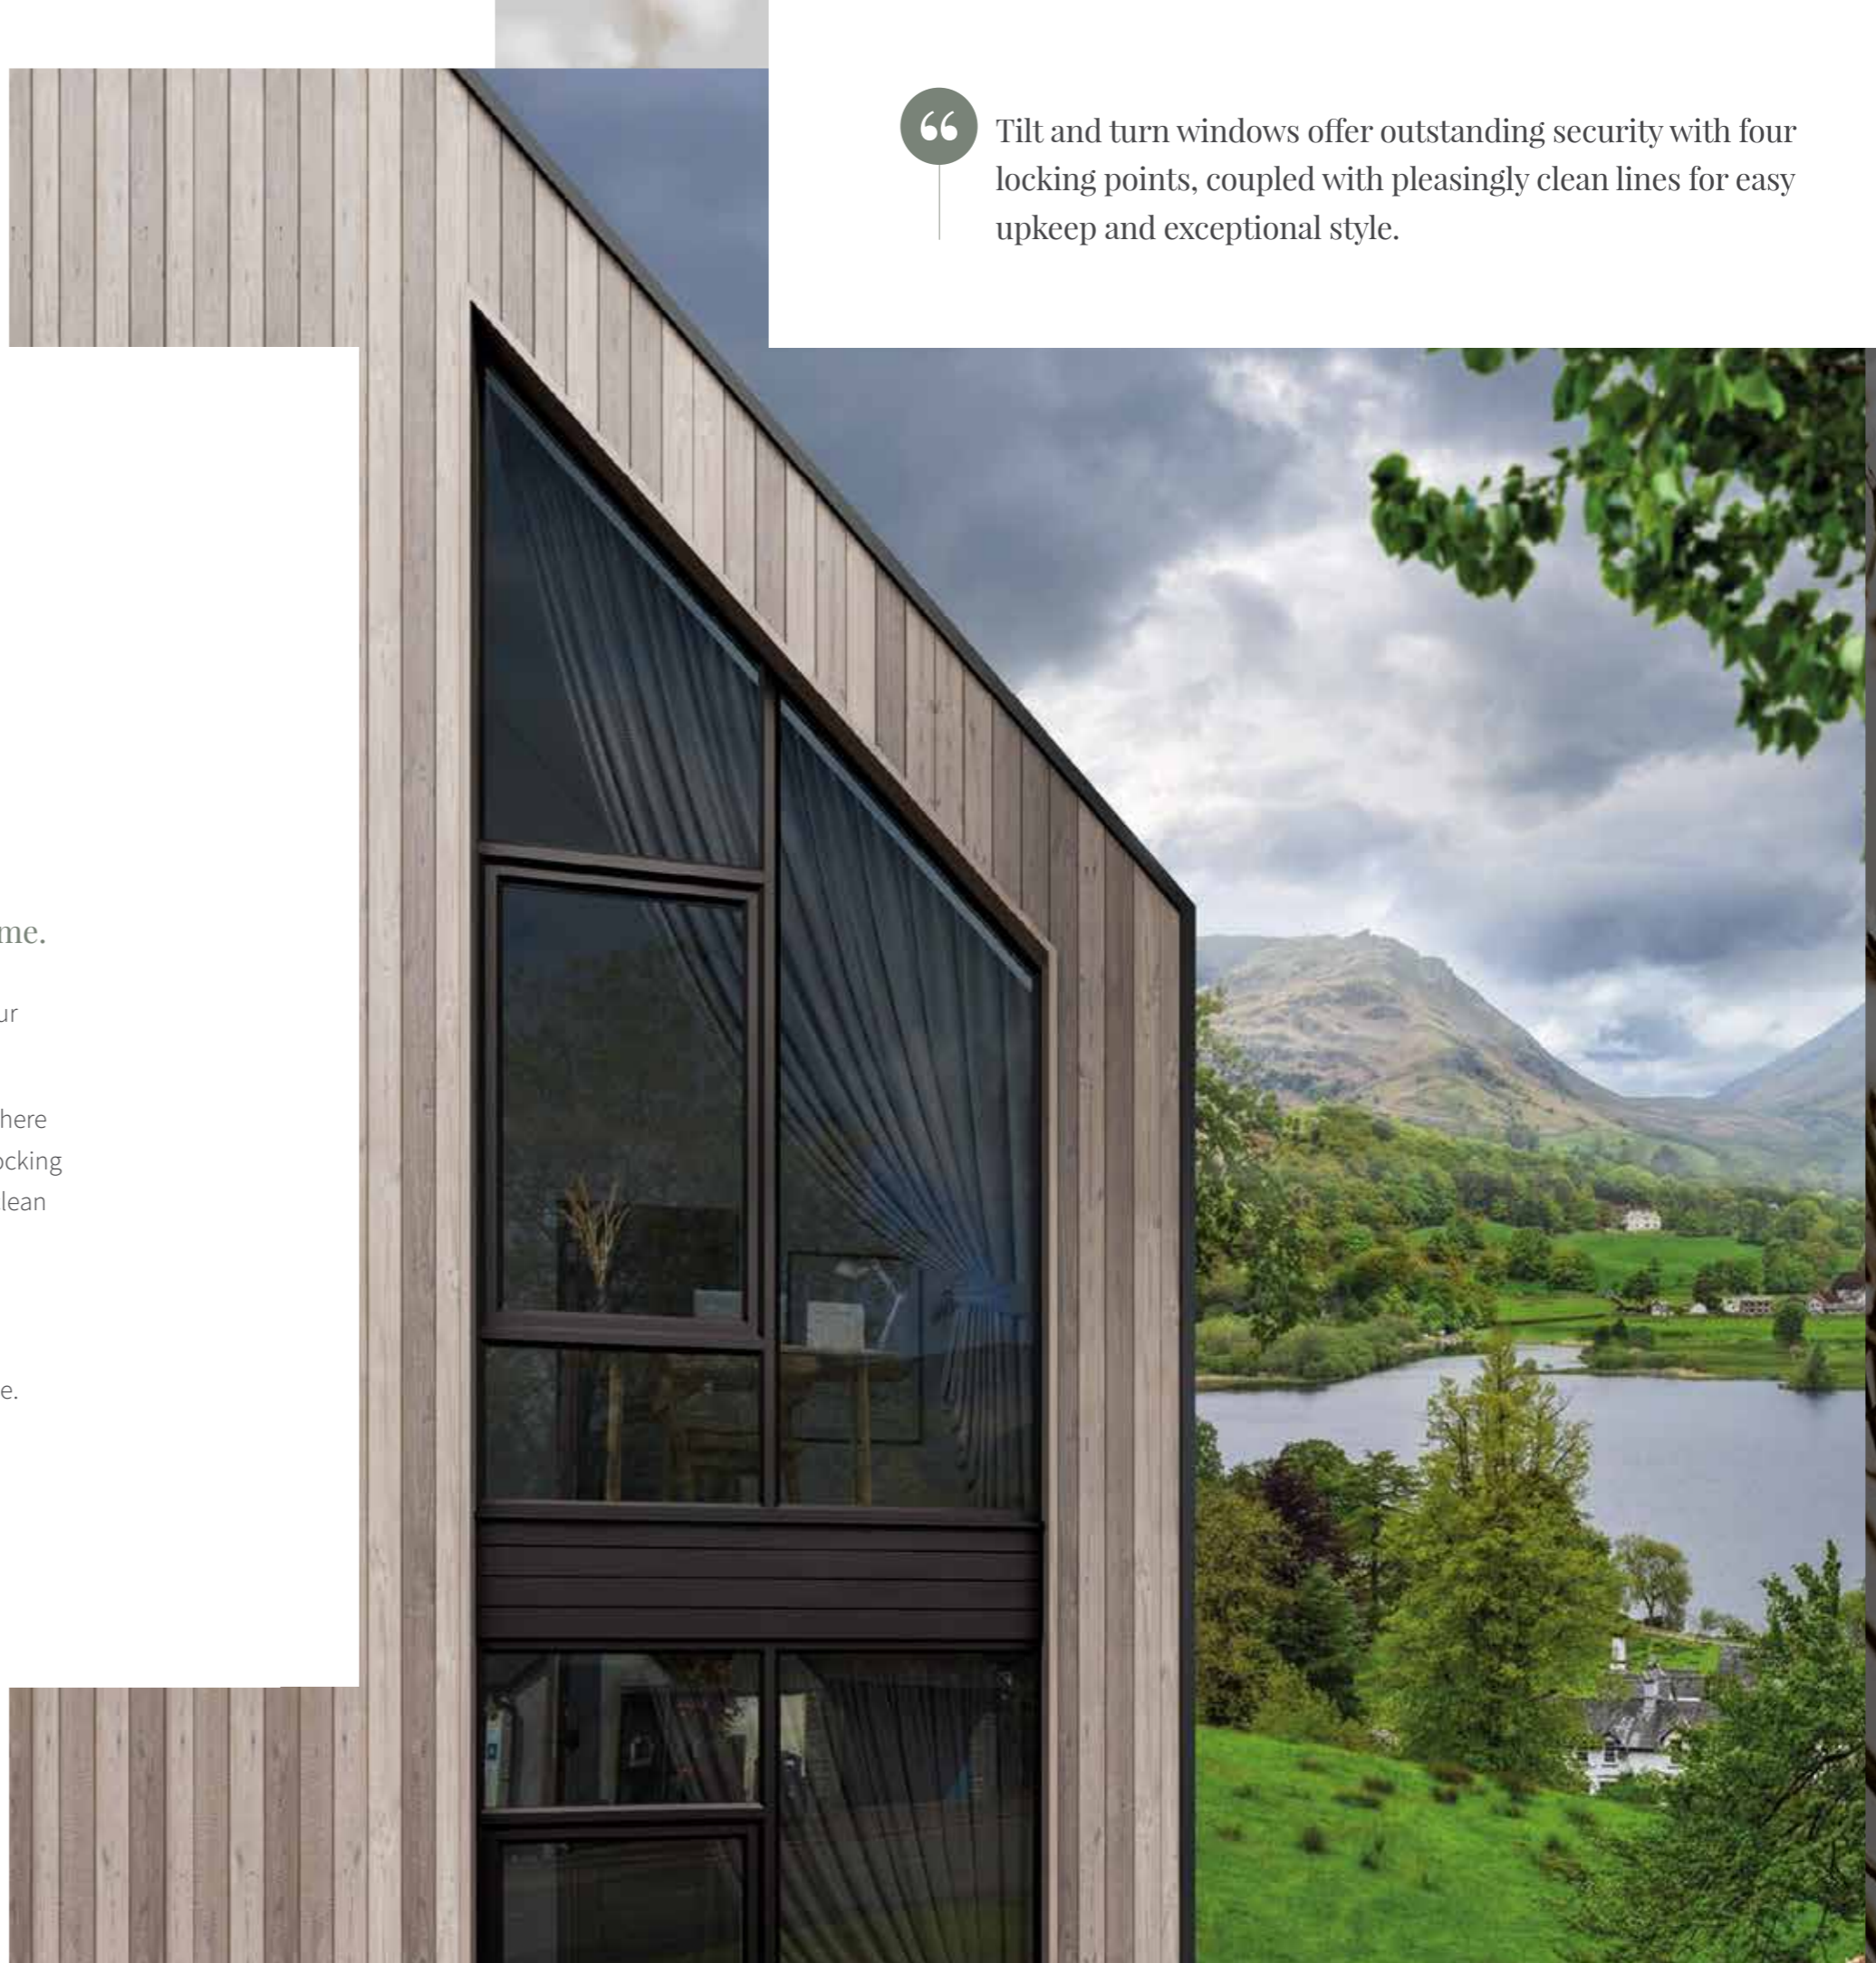

Tilt & Turn Windows

— Breathing versatility and security into your home.

Achieve the ultimate calming, comfortable atmosphere in your home with tilt and turn windows.

Tilt and turn windows provide the ideal solution for homes where window safety and window access may be an issue. Its four locking points deliver outstanding security, coupled with pleasingly clean lines for easy upkeep and exceptional style.

Your window, your way. With two methods of bringing a fresh breeze into your abode, the tilt and turn style allows you to experience maximum ventilation with minimum outside noise.

i Product:
Tilt & Turn
Colour:
Anthracite Grey Woodgrain

“Tilt and turn windows offer outstanding security with four locking points, coupled with pleasingly clean lines for easy upkeep and exceptional style.”